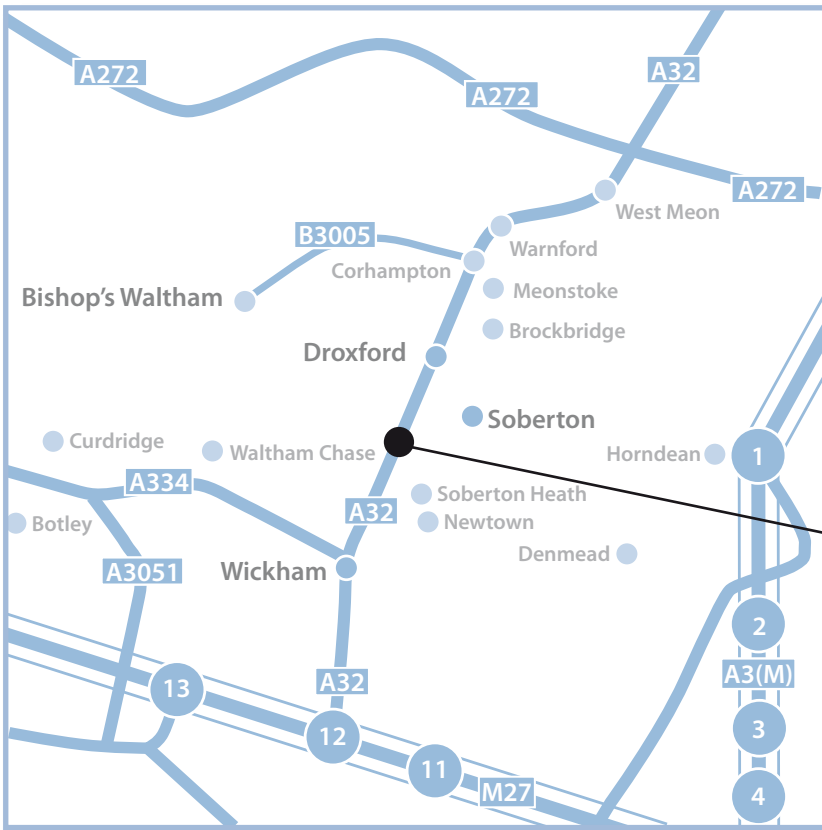

Retirement and Investment Solutions

How to find us...

The Rumpus, St Clairs Farm, Wickham Road
Droxford, Hampshire SO32 3PW

Telephone: 01489 878300

Fax: 0808 2800579

Email: advice@retirementis.co.uk

www.retirementis.co.uk

Retirement and Investment Solutions

Directions

From Wickham (approx. 3 miles)

Take A32 from Wickham towards Droxford, go past Sydenhams Timber yard on the right. One mile further on there is a crossroads with a signpost left to Swanmore (with blue weight limit sign just before). Immediately after crossroads indicate right to turn into St Clairs Farm.

From Bishop's Waltham

Take B3055 towards Corhampton. At Corhampton roundabout turn on to A32 (2nd exit). Continue through Droxford - St Clairs Farm is approximately 1 mile beyond Droxford on left hand side.